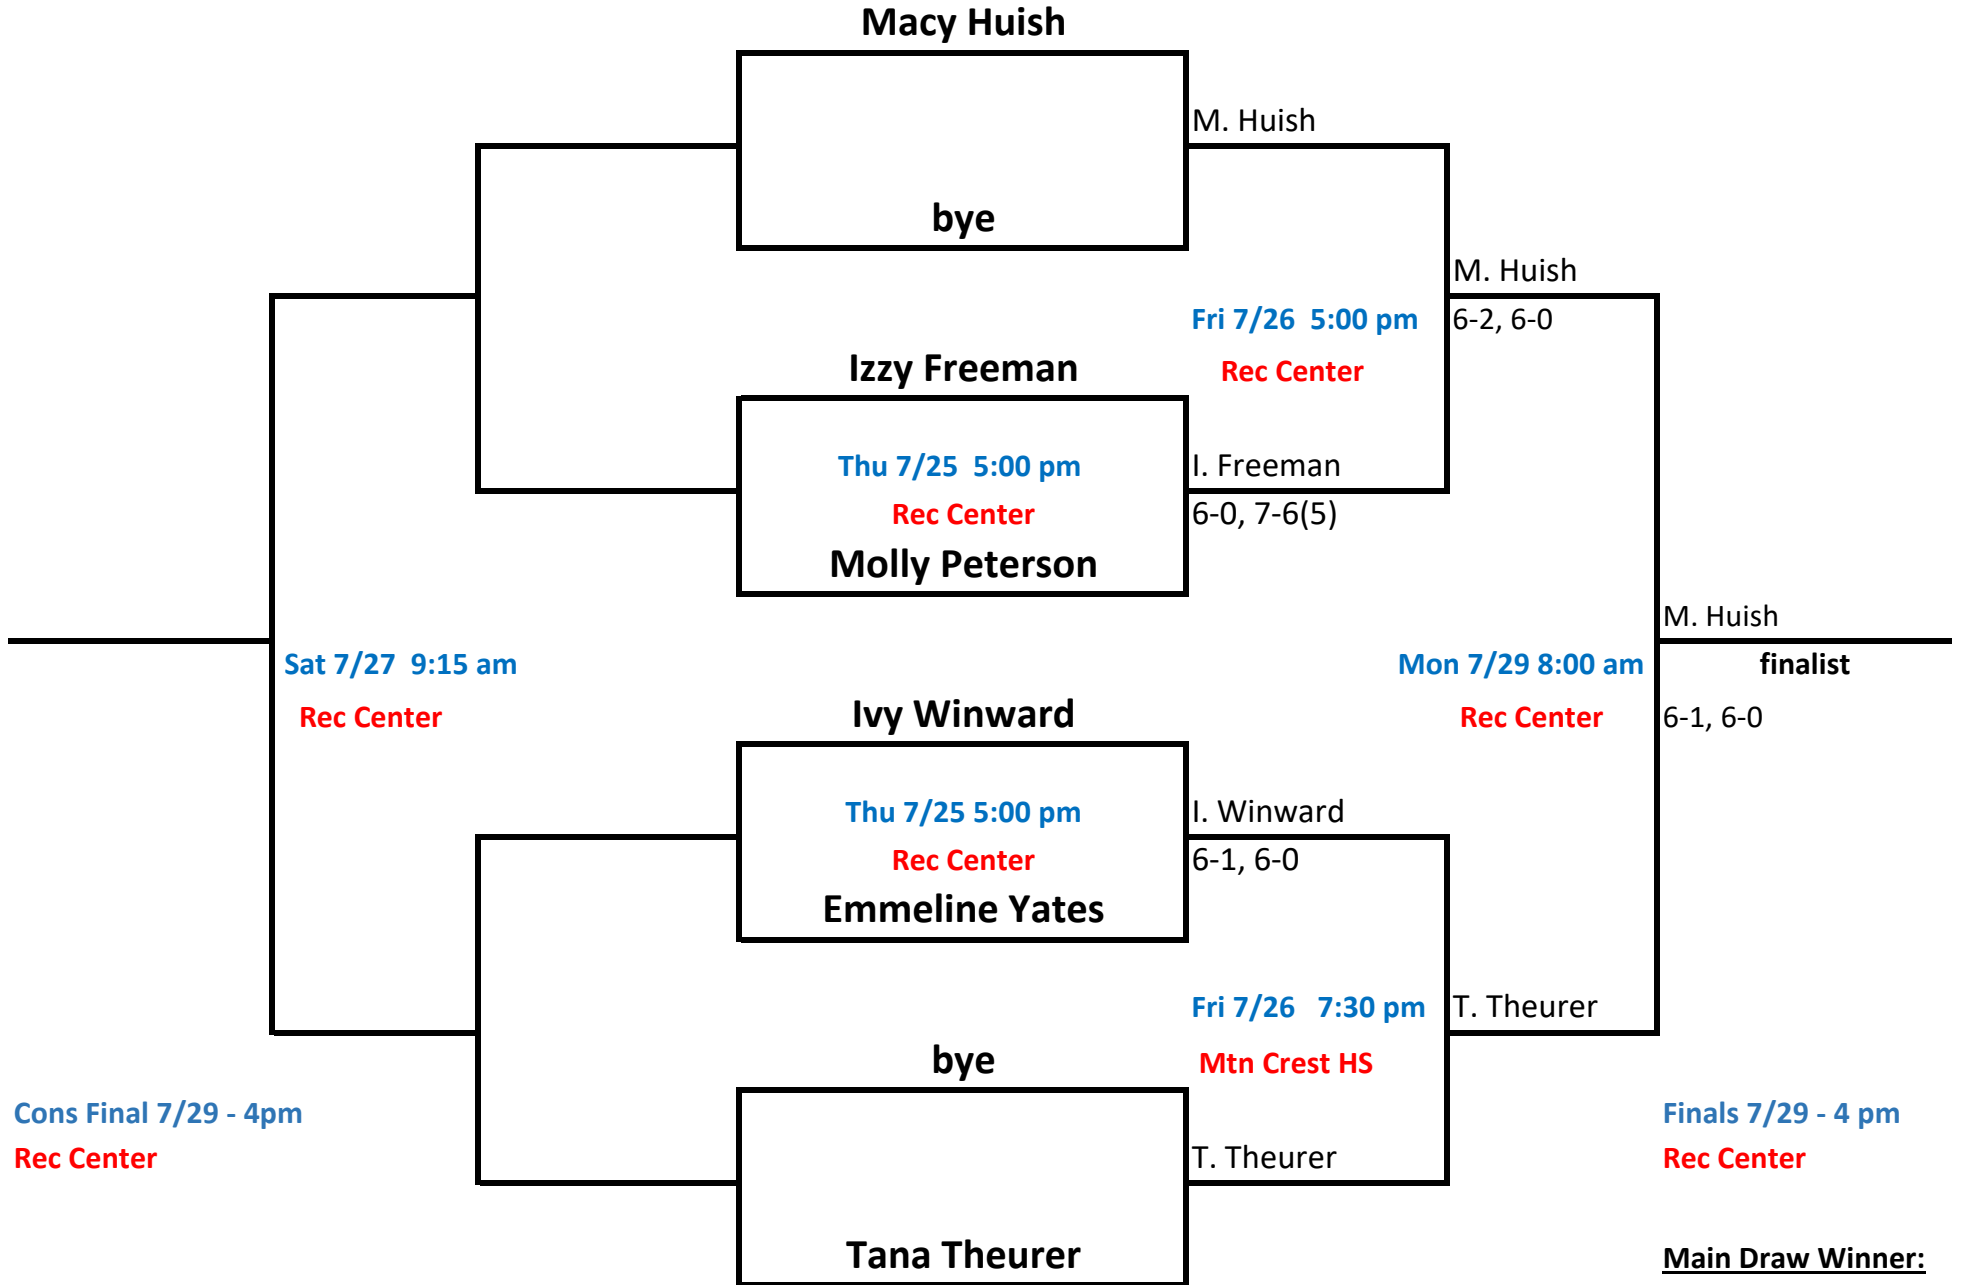

2024 HERALD JOURNAL

GIRLS VARSITY SINGLES - TOP HALF

*PLEASE NOTICE LOCATION IN RED

Main Draw Winner:
M. Huish def. Ruby Wa